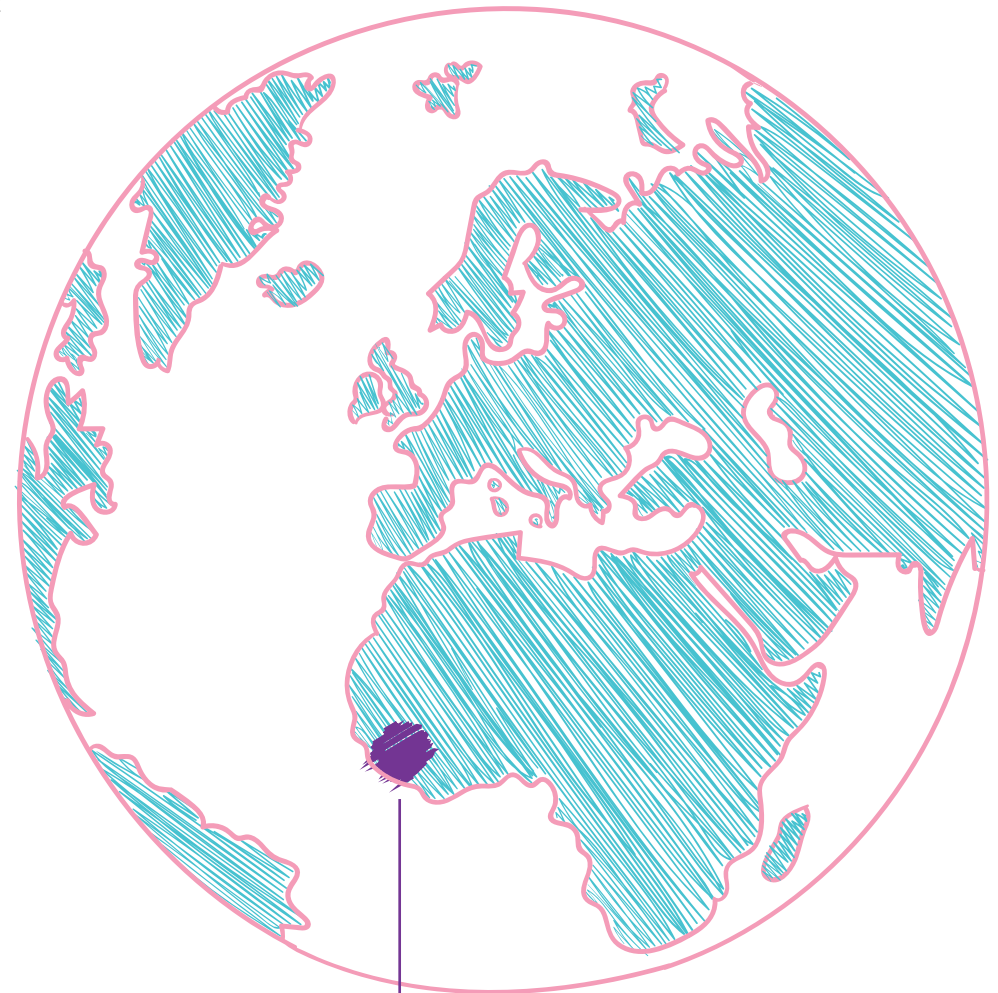

## Locating Africa

Friday 24 March

- Watch Hassan's film, which you can download from [rednoseday.com/hassan](http://rednoseday.com/hassan)
- Then use the map and questions below to help your students locate the continent of Africa and the country of Sierra Leone.
- **Can you find the United Kingdom and draw a line to Sierra Leone?**

### Answer the questions:

1. How many miles away is Sierra Leone from the UK?

---

2. How long does it take to fly there?

---

3. What other continents are there in between?

---

4. What do you think Sierra Leone smells like?

---

5. What do you think Sierra Leone sounds like?

---

6. What do you think Sierra Leone looks like?

---

Sierra Leone, Africa